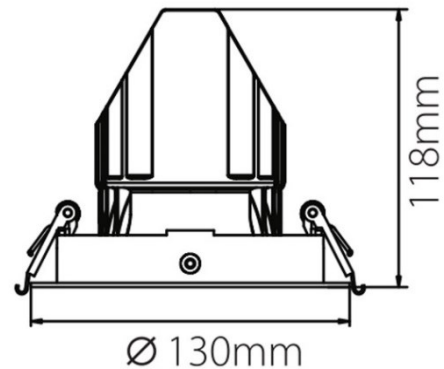

## Product Dimensions and Cut-out Information

Fitting Length (mm): Not Applicable

Diameter (mm): 130

Height (mm): 118

Cut-out Dimension (mm): 117

Dimension: